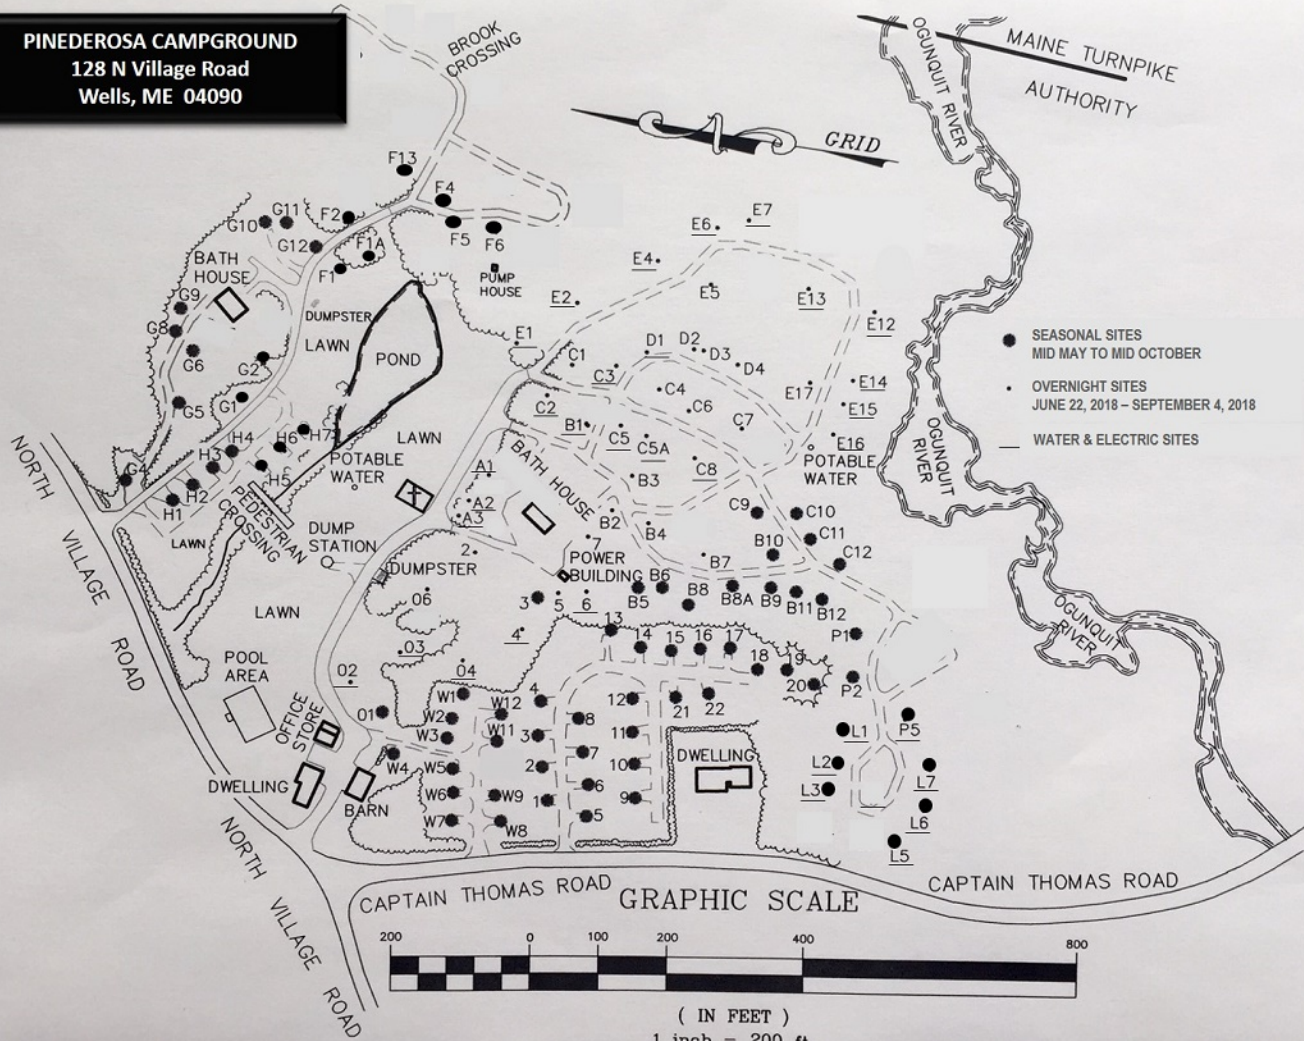

PINEDEROSA CAMPGROUND

128 N Village Road
Wells, ME 04090

- SEASONAL SITES
MID MAY TO MID OCTOBER
- OVERNIGHT SITES
JUNE 22, 2018 - SEPTEMBER 4, 2018
- WATER & ELECTRIC SITES

(IN FEET)
1 inch = 200 ft.